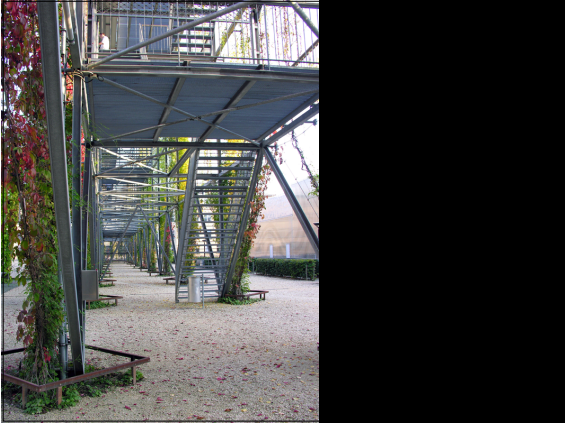

MFO Park Oerlikon District,
Zurich
Moser Nussbaumer, 2002

Rohner Port Building
Fussach, Austria 2000
Carlo Baumschlager
& Dietmar Eberle