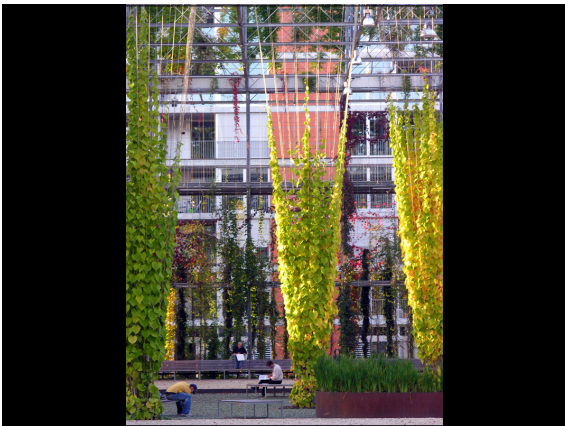

MFO Park Oerlikon District,
Zurich
Moser Nussbaumer, 2002

Rohner Port Building
Fussach, Austria 2000
Carlo Baumschlager
& Dietmar Eberle