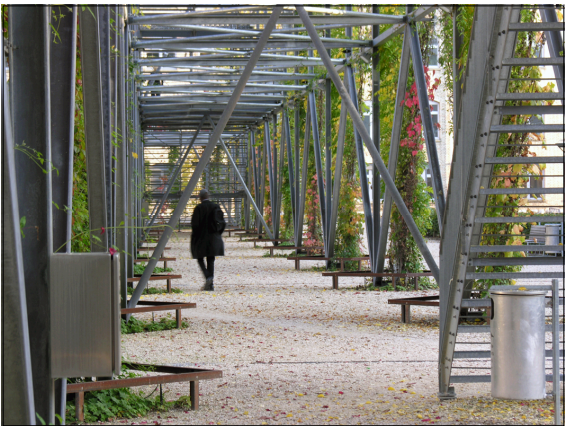

MFO Park Oerlikon District,
Zurich
Moser Nussbaumer, 2002

Rohner Port Building
Fussach, Austria 2000
Carlo Baumschlager
& Dietmar Eberle