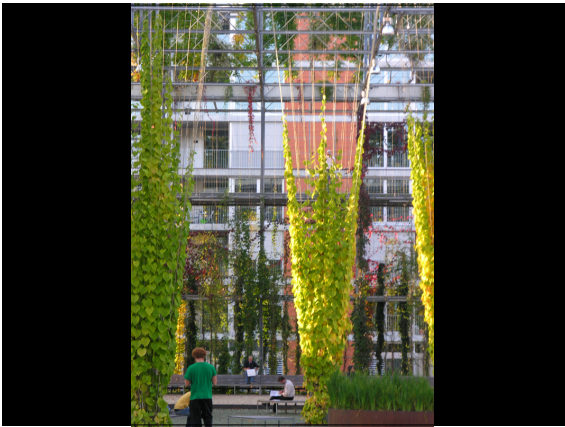

MFO Park Oerlikon District,
Zurich
Moser Nussbaumer, 2002

Rohner Port Building
Fussach, Austria 2000
Carlo Baumschlager
& Dietmar Eberle