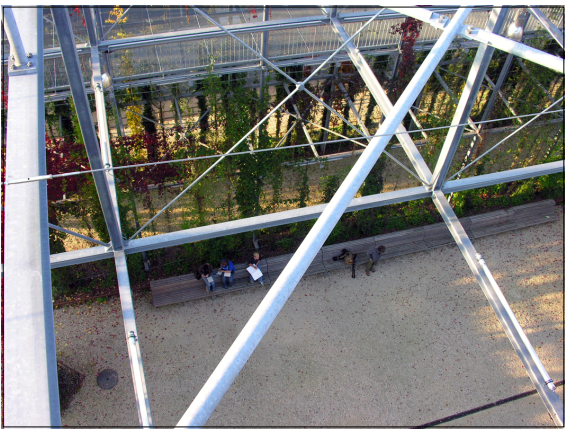

MFO Park Oerlikon District,
Zurich
Moser Nussbaumer, 2002

Rohner Port Building
Fussach, Austria 2000
Carlo Baumschlager
& Dietmar Eberle