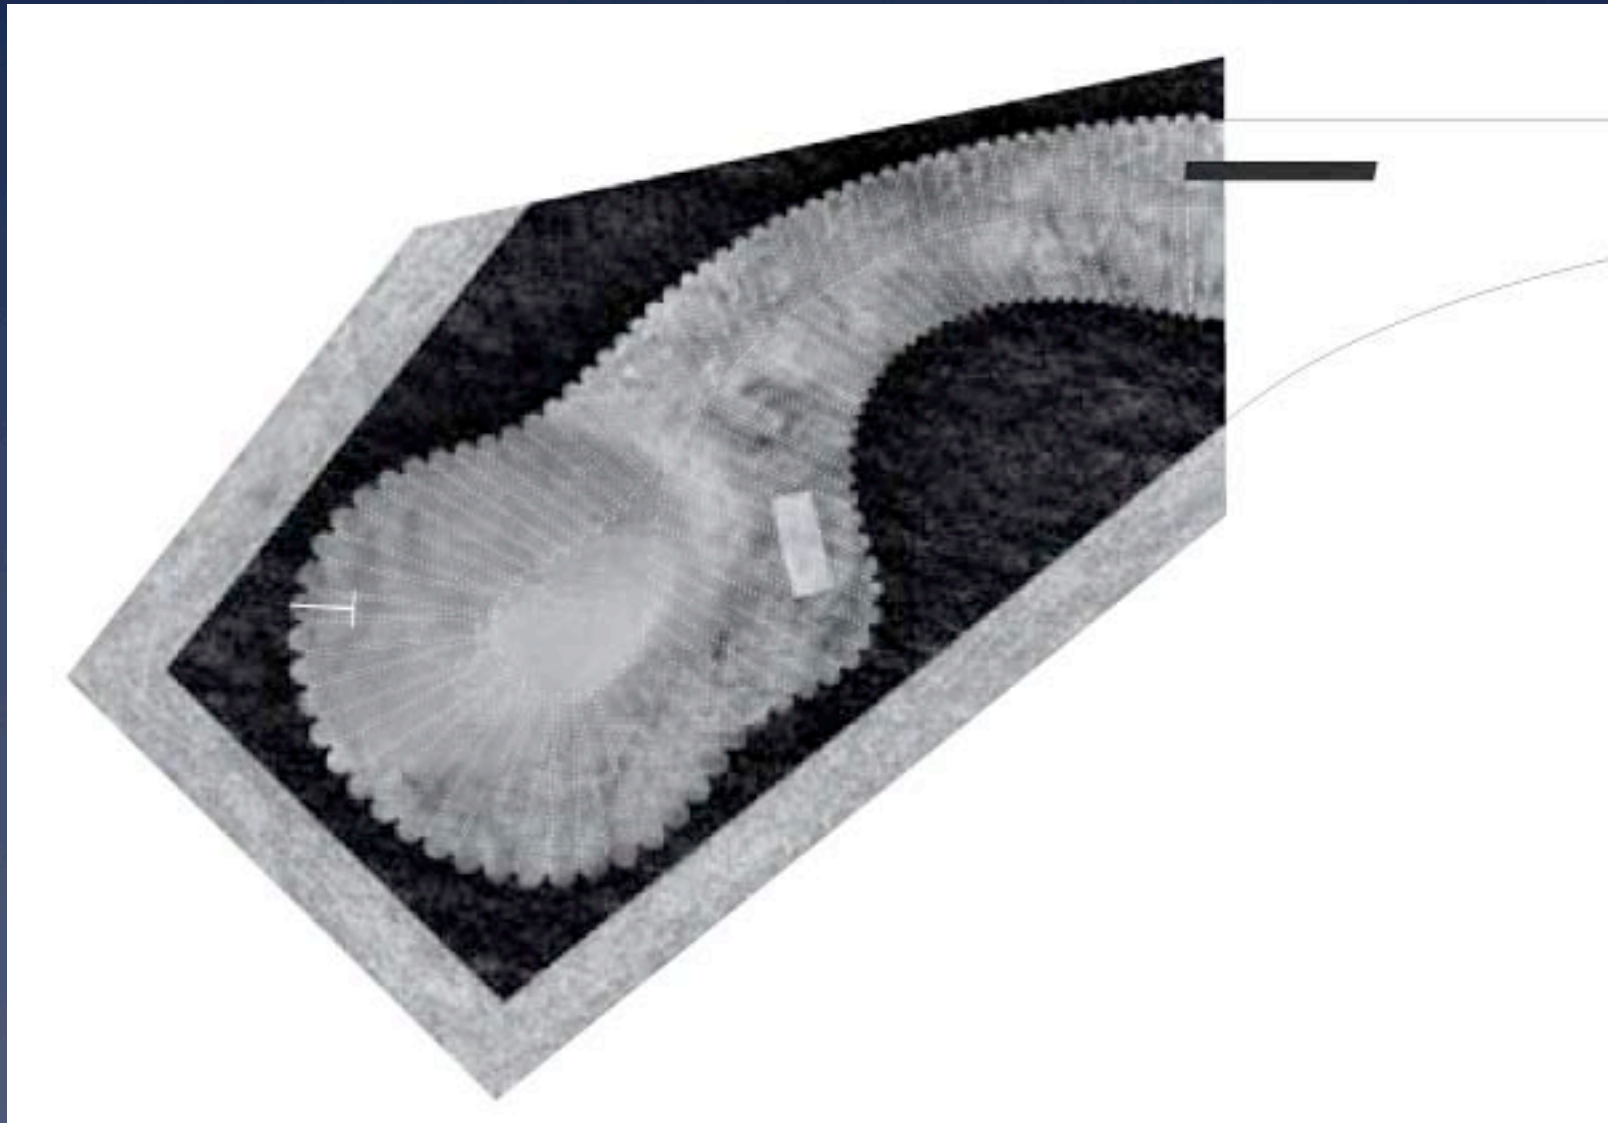

Bruder Klaues...ascetic...rigorous self-denial; extreme abstinence; austerity...
.....it makes a life-path towards sainthood...how can it make a chapel?