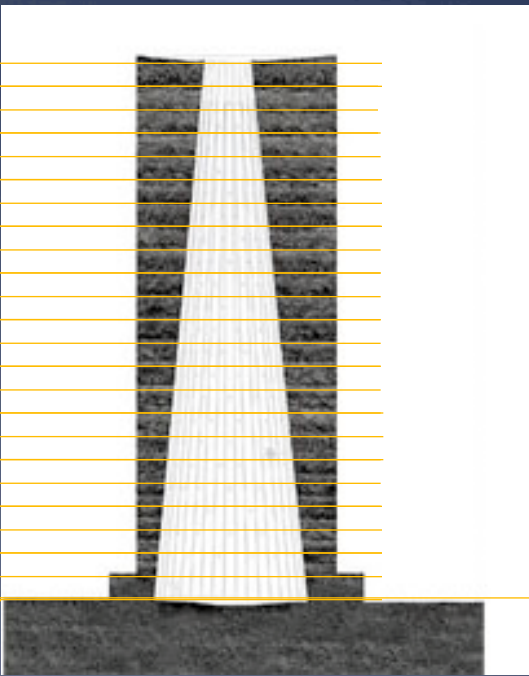

## Stacking Earth

to remember Nicholas von Flüe

Peter Zumthor, 2007  
Wachendorf, Germany

The Vision of the Terrifying Countenance of God

Bruder Klaues...ascetic...rigorous self-denial; extreme abstinence; austerity...  
.....it makes a life-path towards sainthood...how can it make a chapel?

A remembrance of a hermit and the patron saint of Switzerland

120 trees stacked in a leaf's footprint

39 feet 3 (12 m) tall, packed at 20 inches per day for 24 days

120 trees stacked in a leaf's footprint