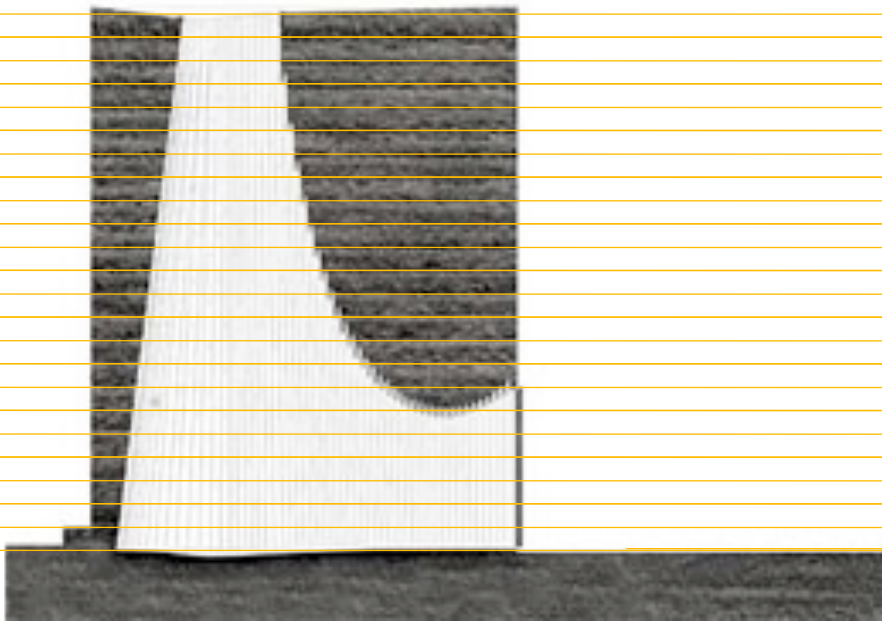

## Stacking Earth

to remember Nicholas von Flüe

Peter Zumthor, 2007  
Wachendorf, Germany

The Vision of the Terrifying Countenance of God

Bruder Klaues...ascetic...rigorous self-denial; extreme abstinence; austerity...  
.....it makes a life-path towards sainthood...how can it make a chapel?

A remembrance of a hermit and the patron saint of Switzerland

120 trees stacked in a leaf's footprint

39 feet 3 (12 m) tall, packed at 20 inches per day for 24 days

120 trees stacked in a leaf's footprint