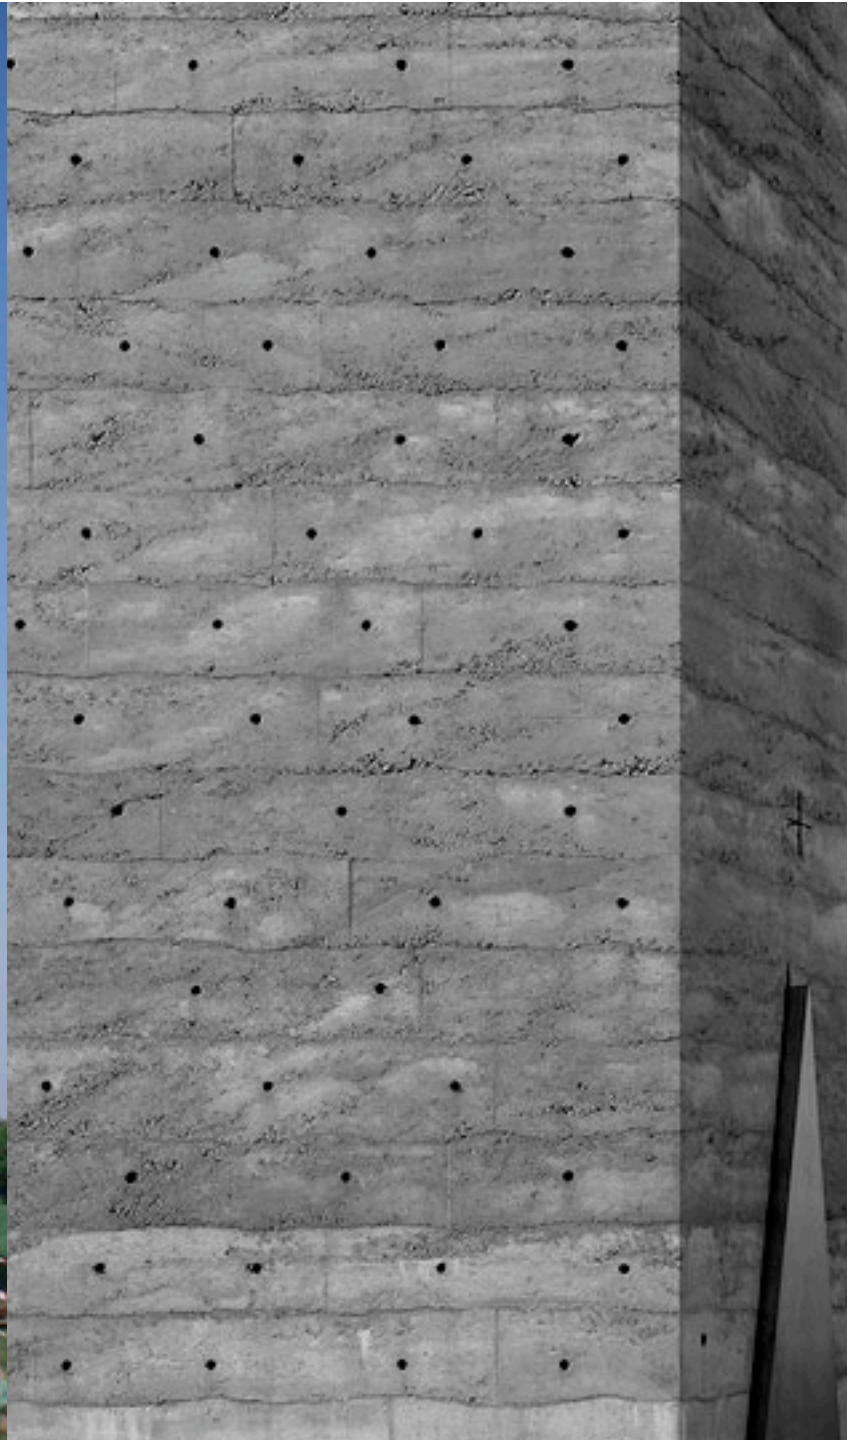

## Stacking Earth

to remember Nicholas von Flüe

Peter Zumthor, 2007  
Wachendorf, Germany

The Vision of the Terrifying Countenance of God

Bruder Klaues...ascetic...rigorous self-denial; extreme abstinence; austerity...  
.....it makes a life-path towards sainthood...how can it make a chapel?

A remembrance of a hermit and the patron saint of Switzerland

120 trees stacked in a leaf's footprint

39 feet 3 (12 m) tall, packed at 20 inches per day for 24 days

120 trees stacked in a leaf's footprint