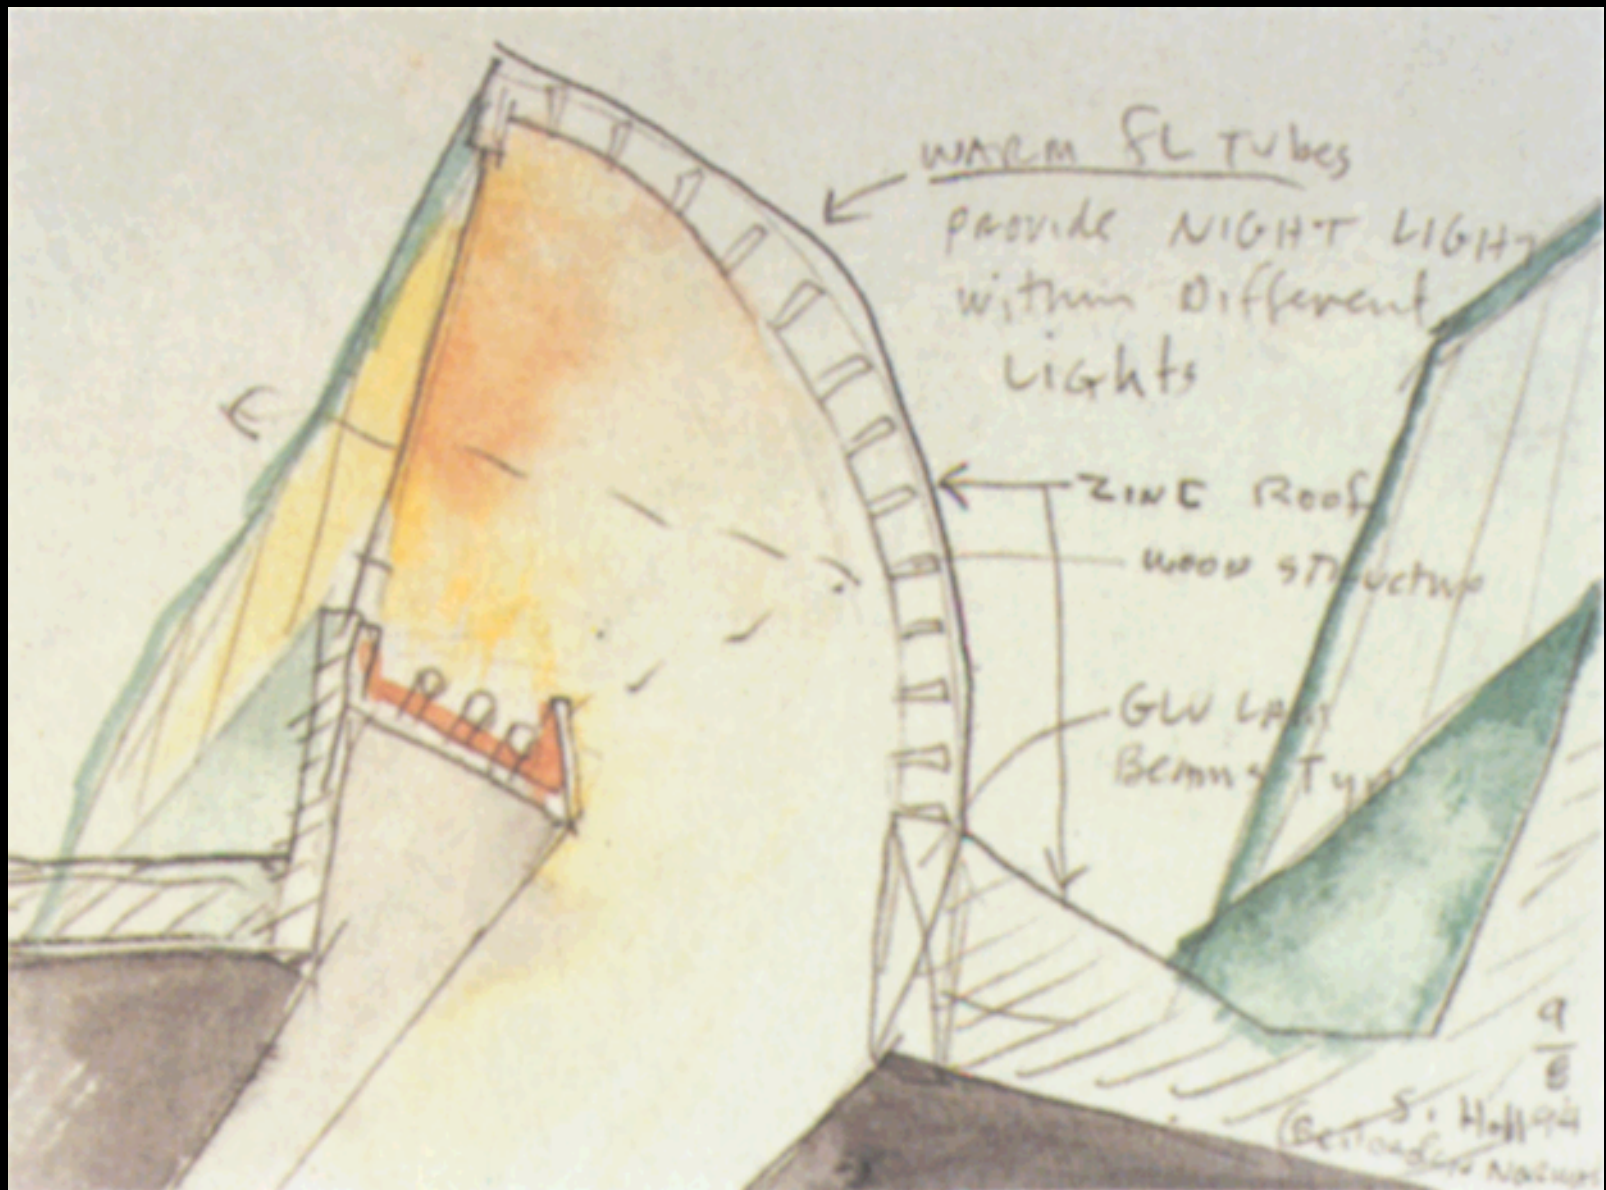

Worship entry: A yellow lens in West light with a blue reflector

Worship sanctuary: A blue lens in East light with a yellow reflector

Choir: A red lens in West light with a green reflector

Chapel: A purple lens in North light with a orange reflector

Court: A water lens in full light with a zinc reflector

Processional: South light clear lens
white reflector

Processional: South light, clear lens
white reflector

A PLAN
 $1/2" = 1'-0"$

B ELEVATION
 $1/4" = 1'-0"$

Narthex: South light, green lens, red reflector

Narthex: South light, green lens, red reflector

Narthex: South light, green lens, red reflector

Reconciliation Chapel: South light,
orange lens,
purple reflector

Reconciliation Chapel: South light, orange lens, purple reflector

Reconciliation Chapel: South light,
orange Lens,
purple reflector

Sanctuary: West light,
yellow lens,
blue reflector

Sanctuary: West light,
yellow lens,
blue reflector