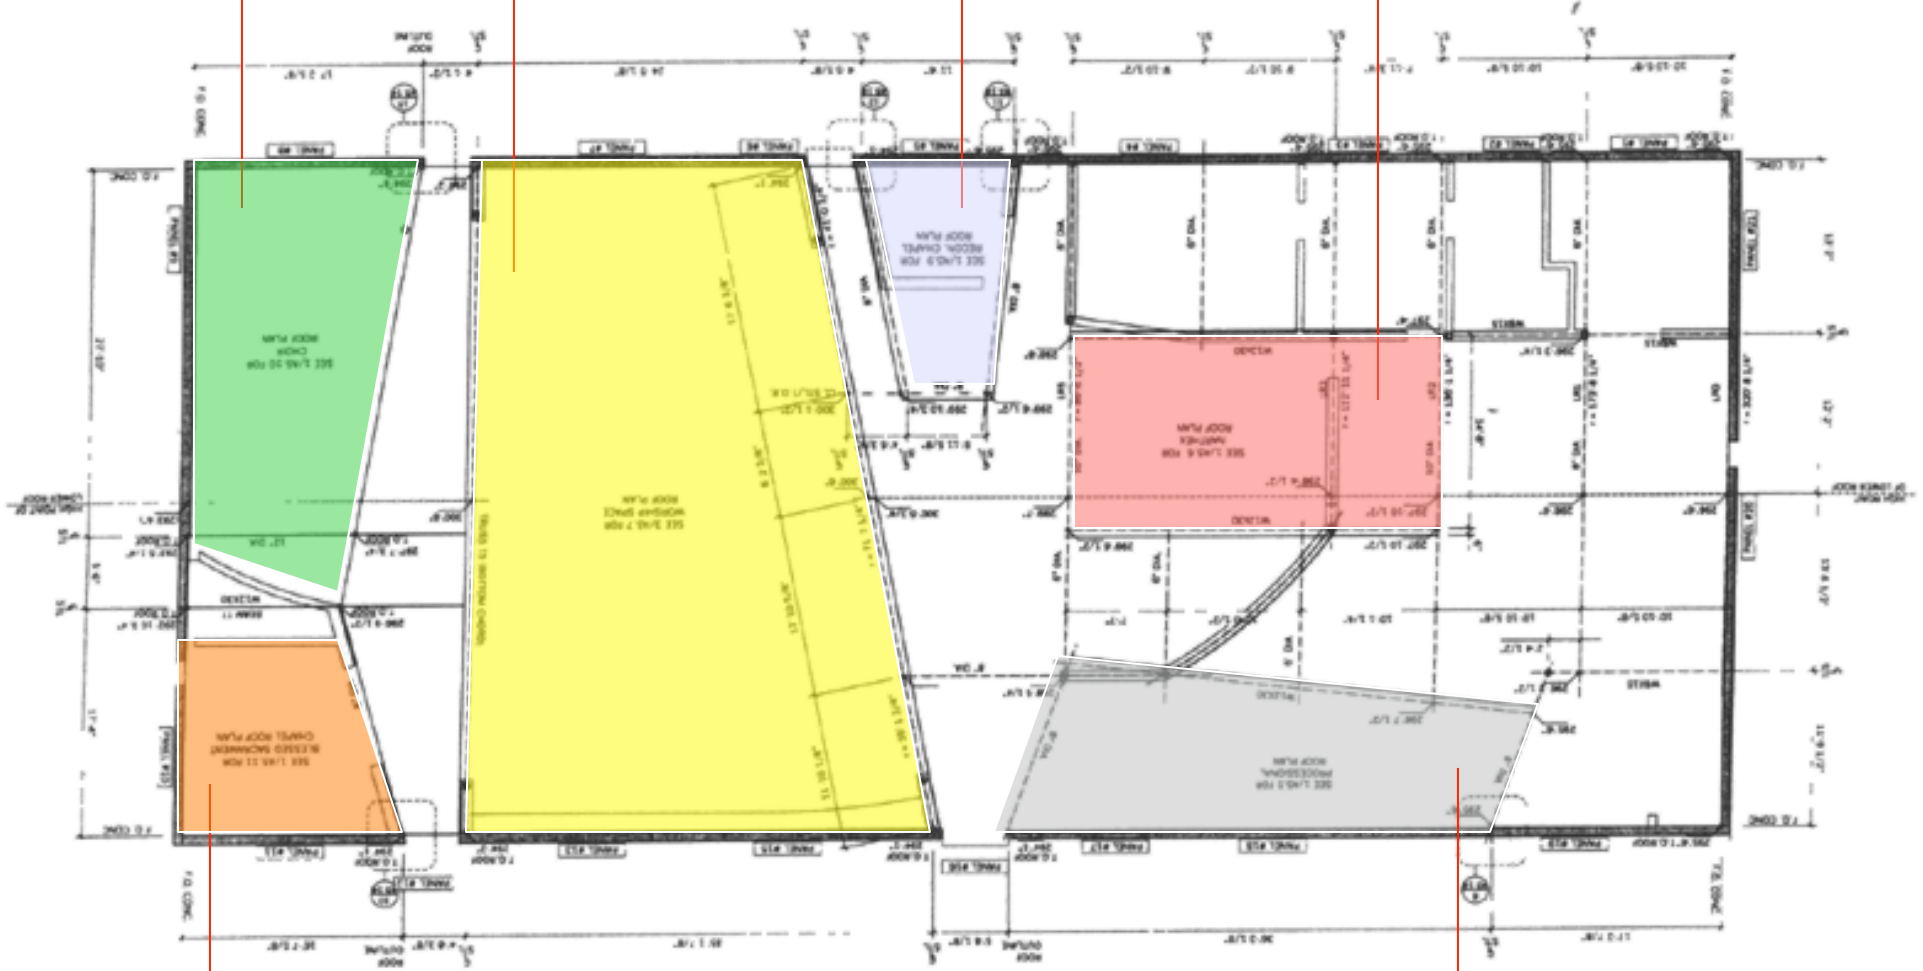

Choir

Reconciliation Chapel

Worship Space

Narthex

Blessed Sacrament Chapel

Processional