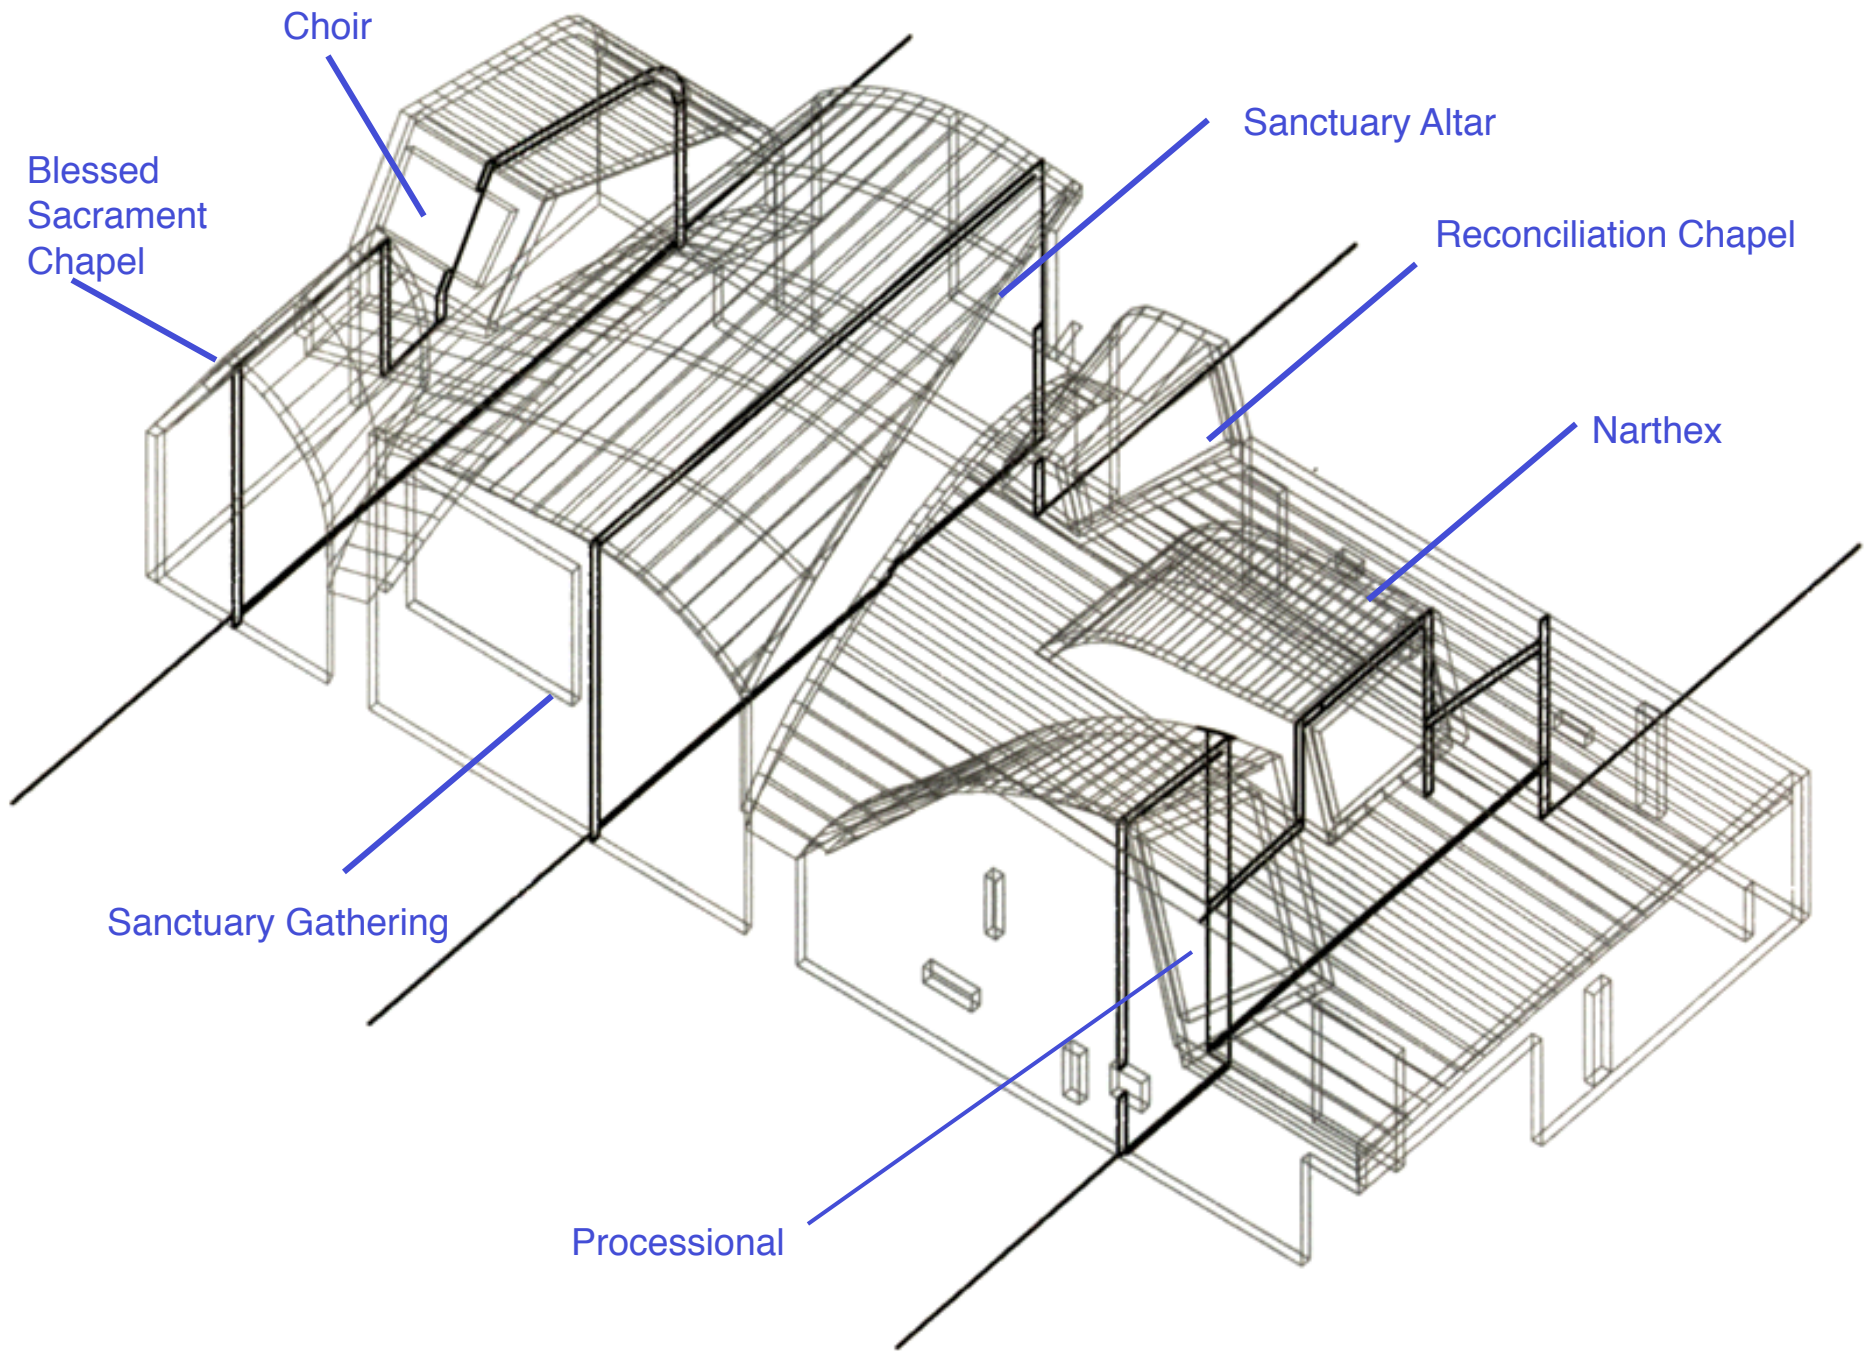

6 GATHARU

CHAPEL OF
ST IGNATIUS 7/20/01

9.28.99

Choir

Reconciliation Chapel

Worship Space

Narthex

Blessed Sacrament Chapel

Worship entry: A yellow lens in West light with a blue reflector

Worship sanctuary: A blue lens in East light with a yellow reflector

Choir: A red lens in West light with a green reflector

Chapel: A purple lens in North light with a orange reflector

Court: A water lens in full light with a zinc reflector

Processional: South light clear lens
white reflector

Processional: South light, clear lens
white reflector

A PLAN
 $1/2" = 1'-0"$

B ELEVATION
 $1/4" = 1'-0"$