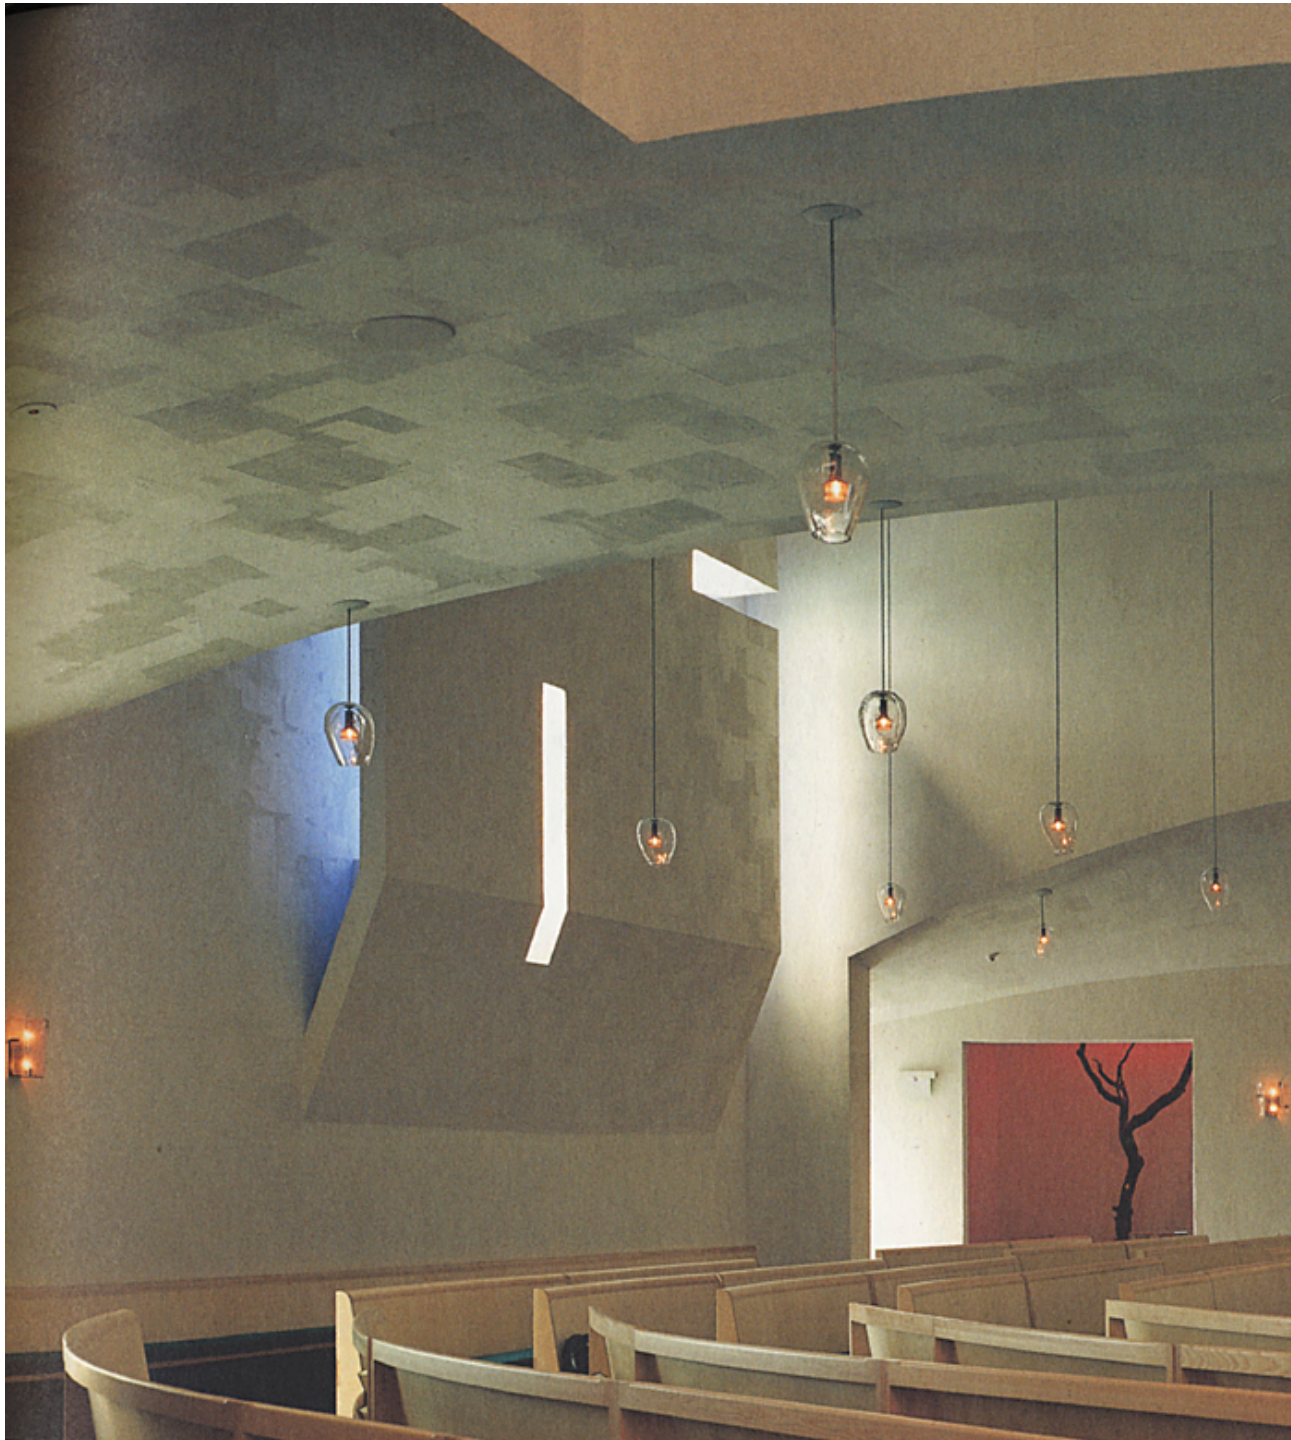

Worship entry: A yellow lens in West light with a blue reflector

Worship sanctuary: A blue lens in East light with a yellow reflector

Choir: A red lens in West light with a green reflector

Chapel: A purple lens in North light with a orange reflector

Court: A water lens in full light with a zinc reflector

Processional: South light clear lens
white reflector

Processional: South light, clear lens
white reflector

A PLAN
 $1/2" = 1'-0"$

B ELEVATION
 $1/4" = 1'-0"$

Narthex: South light, green lens, red reflector

Narthex: South light, green lens, red reflector

Narthex: South light, green lens, red reflector

Reconciliation Chapel: South light,
orange lens,
purple reflector

Reconciliation Chapel: South light, orange lens, purple reflector

Reconciliation Chapel: South light,
orange Lens,
purple reflector

Sanctuary: West light,
yellow lens,
blue reflector

Sanctuary: West light,
yellow lens,
blue reflector