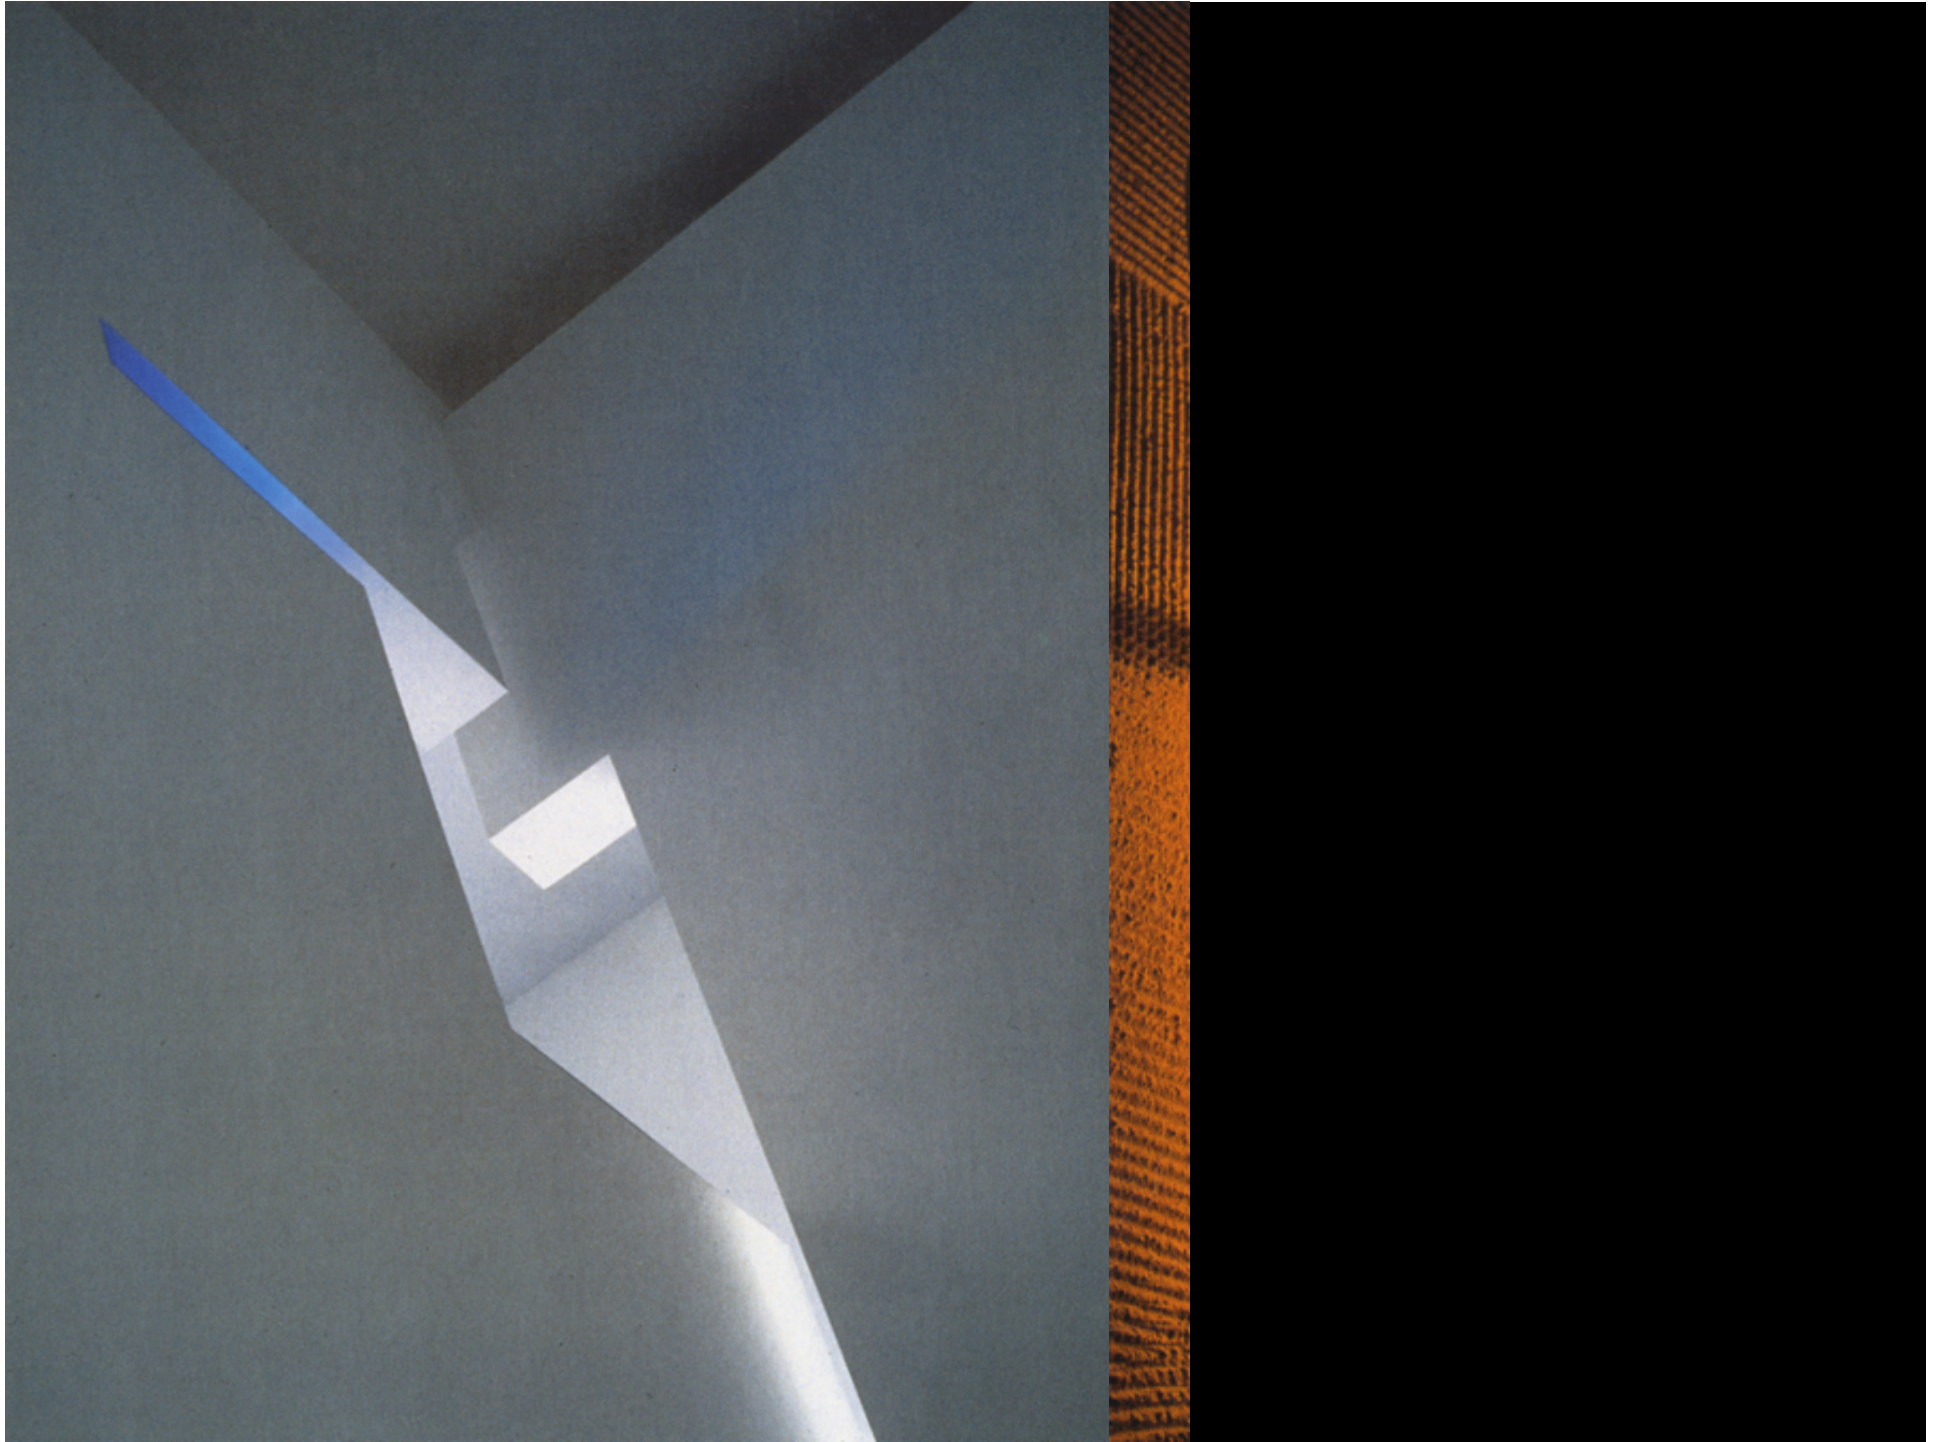

Processional

D.E. Shaw Co. 1991

Processional: A clear lens in South light with a white reflector

Narthex: A green lens in South light with a red reflector

Reconciliation: A orange lens in South light with a purple reflector

Worship entry: A yellow lens in West light with a blue reflector

Worship sanctuary: A blue lens in East light with a yellow reflector

Choir: A red lens in West light with a green reflector

Chapel: A purple lens in North light with a orange reflector