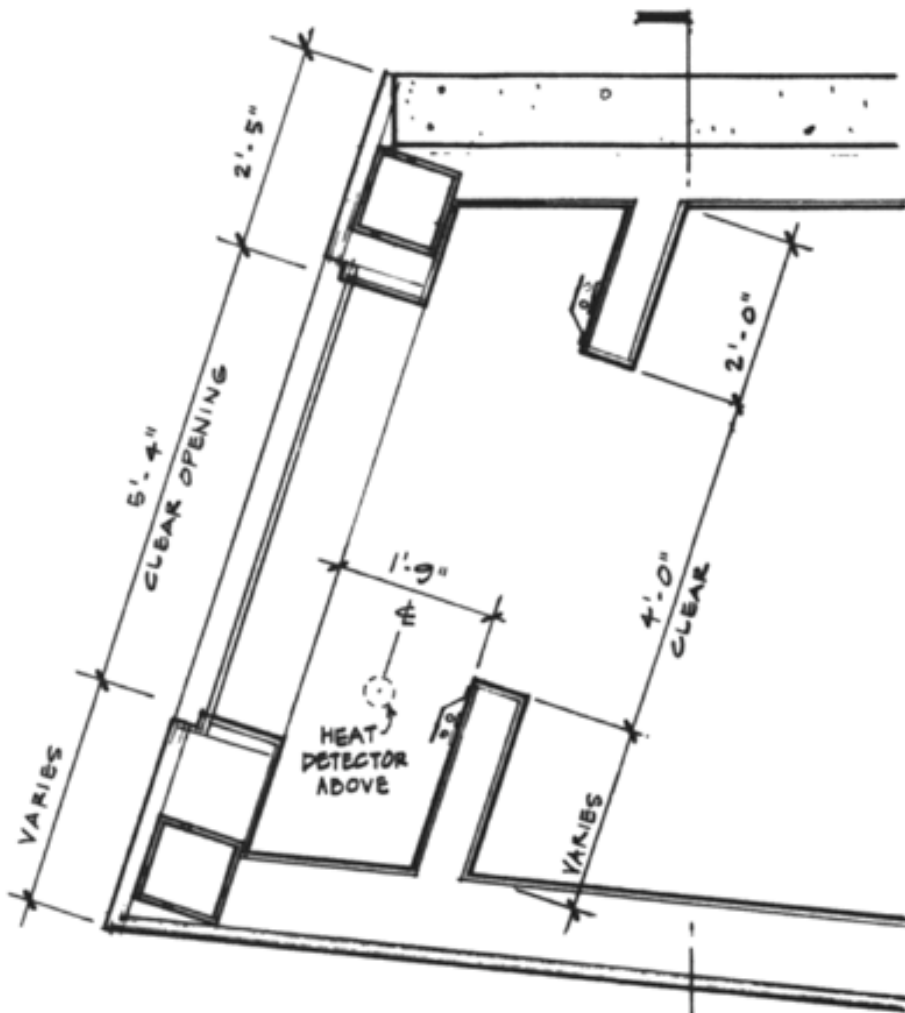

Worship entry: A yellow lens in West light with a blue reflector

Worship sanctuary: A blue lens in East light with a yellow reflector

Choir: A red lens in West light with a green reflector

Chapel: A purple lens in North light with a orange reflector

Court: A water lens in full light with a zinc reflector

Processional: South light clear lens
white reflector

Processional: South light, clear lens
white reflector

A PLAN
 $1/2" = 1'-0"$

B ELEVATION
 $1/4" = 1'-0"$