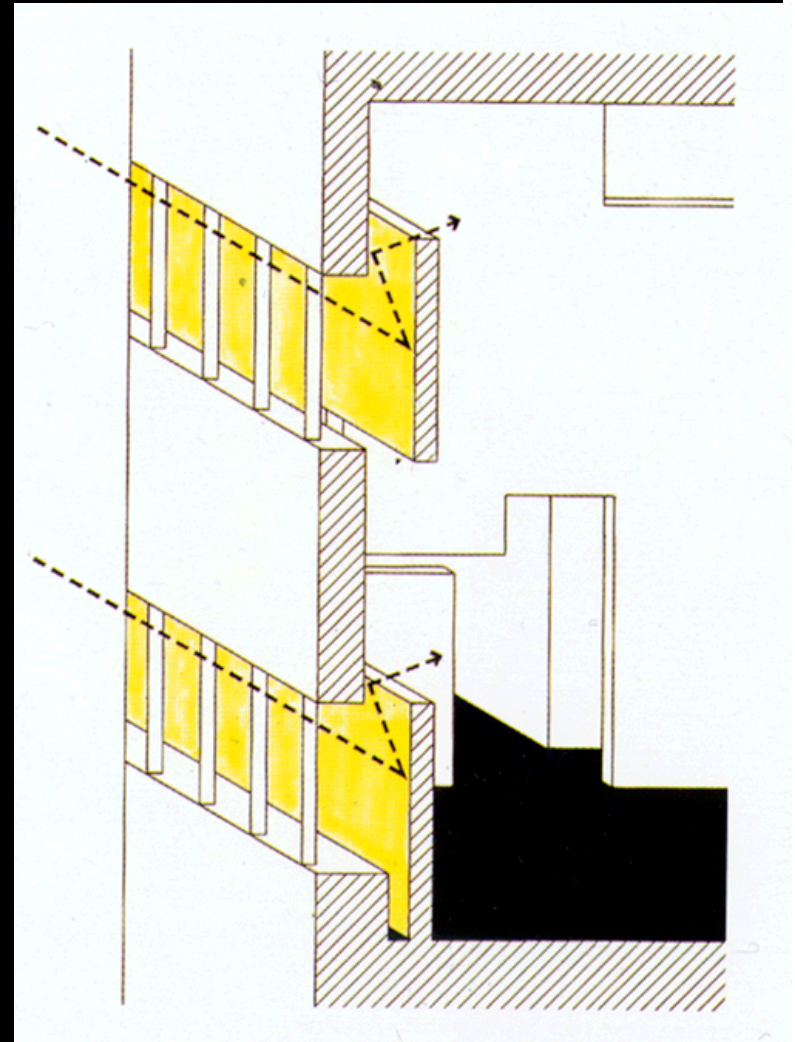

D.E. Shaw Co. 1991