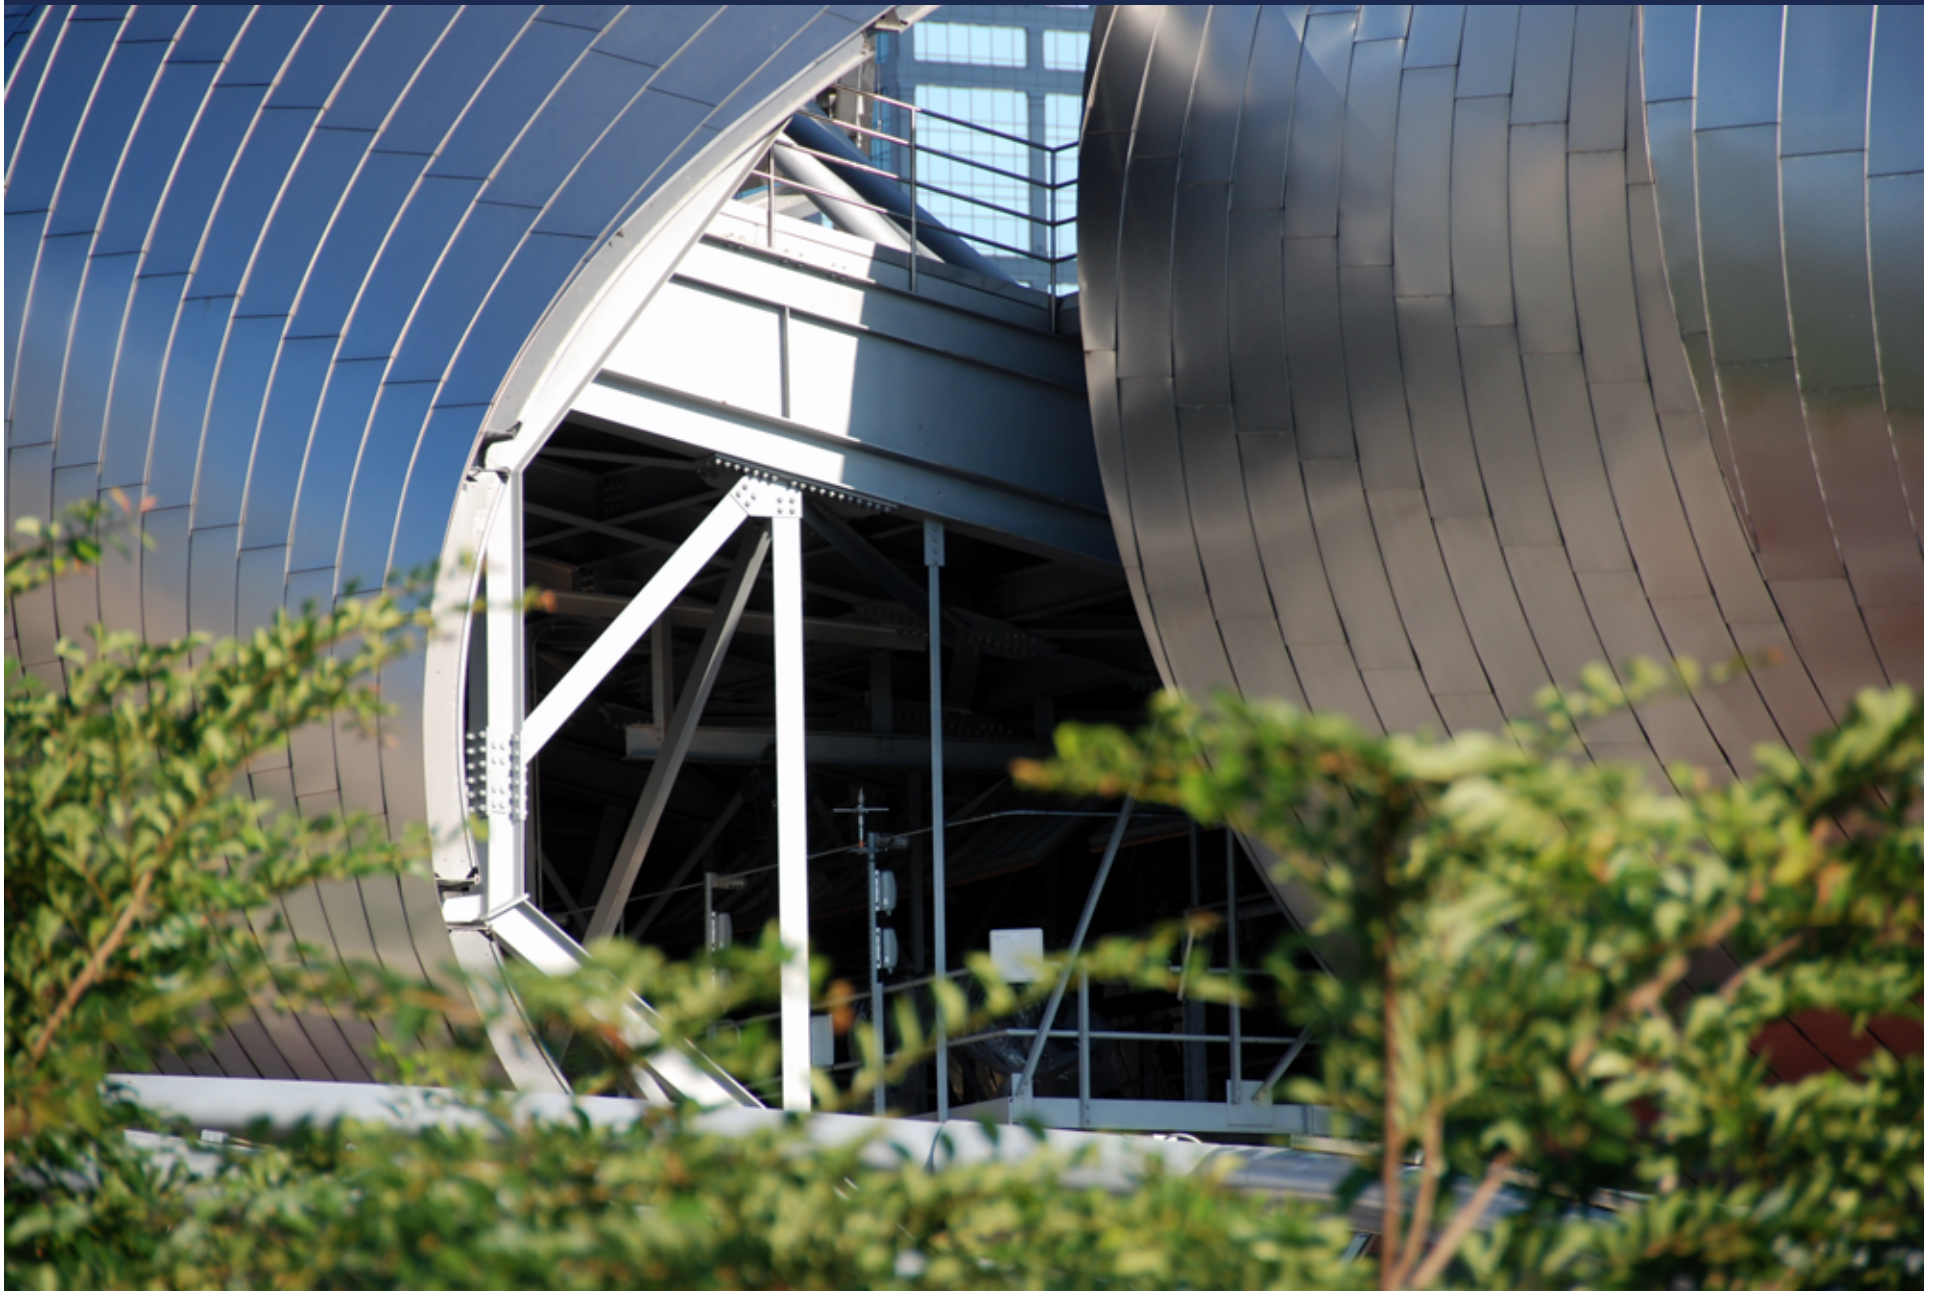

Pritzker Pavillion

Millenium Park, Chicago: Frank Gehry, 2004

Prefabrication by A. Zahner & Co.

Pragmatics meets prefabrication

BP BRIDGE