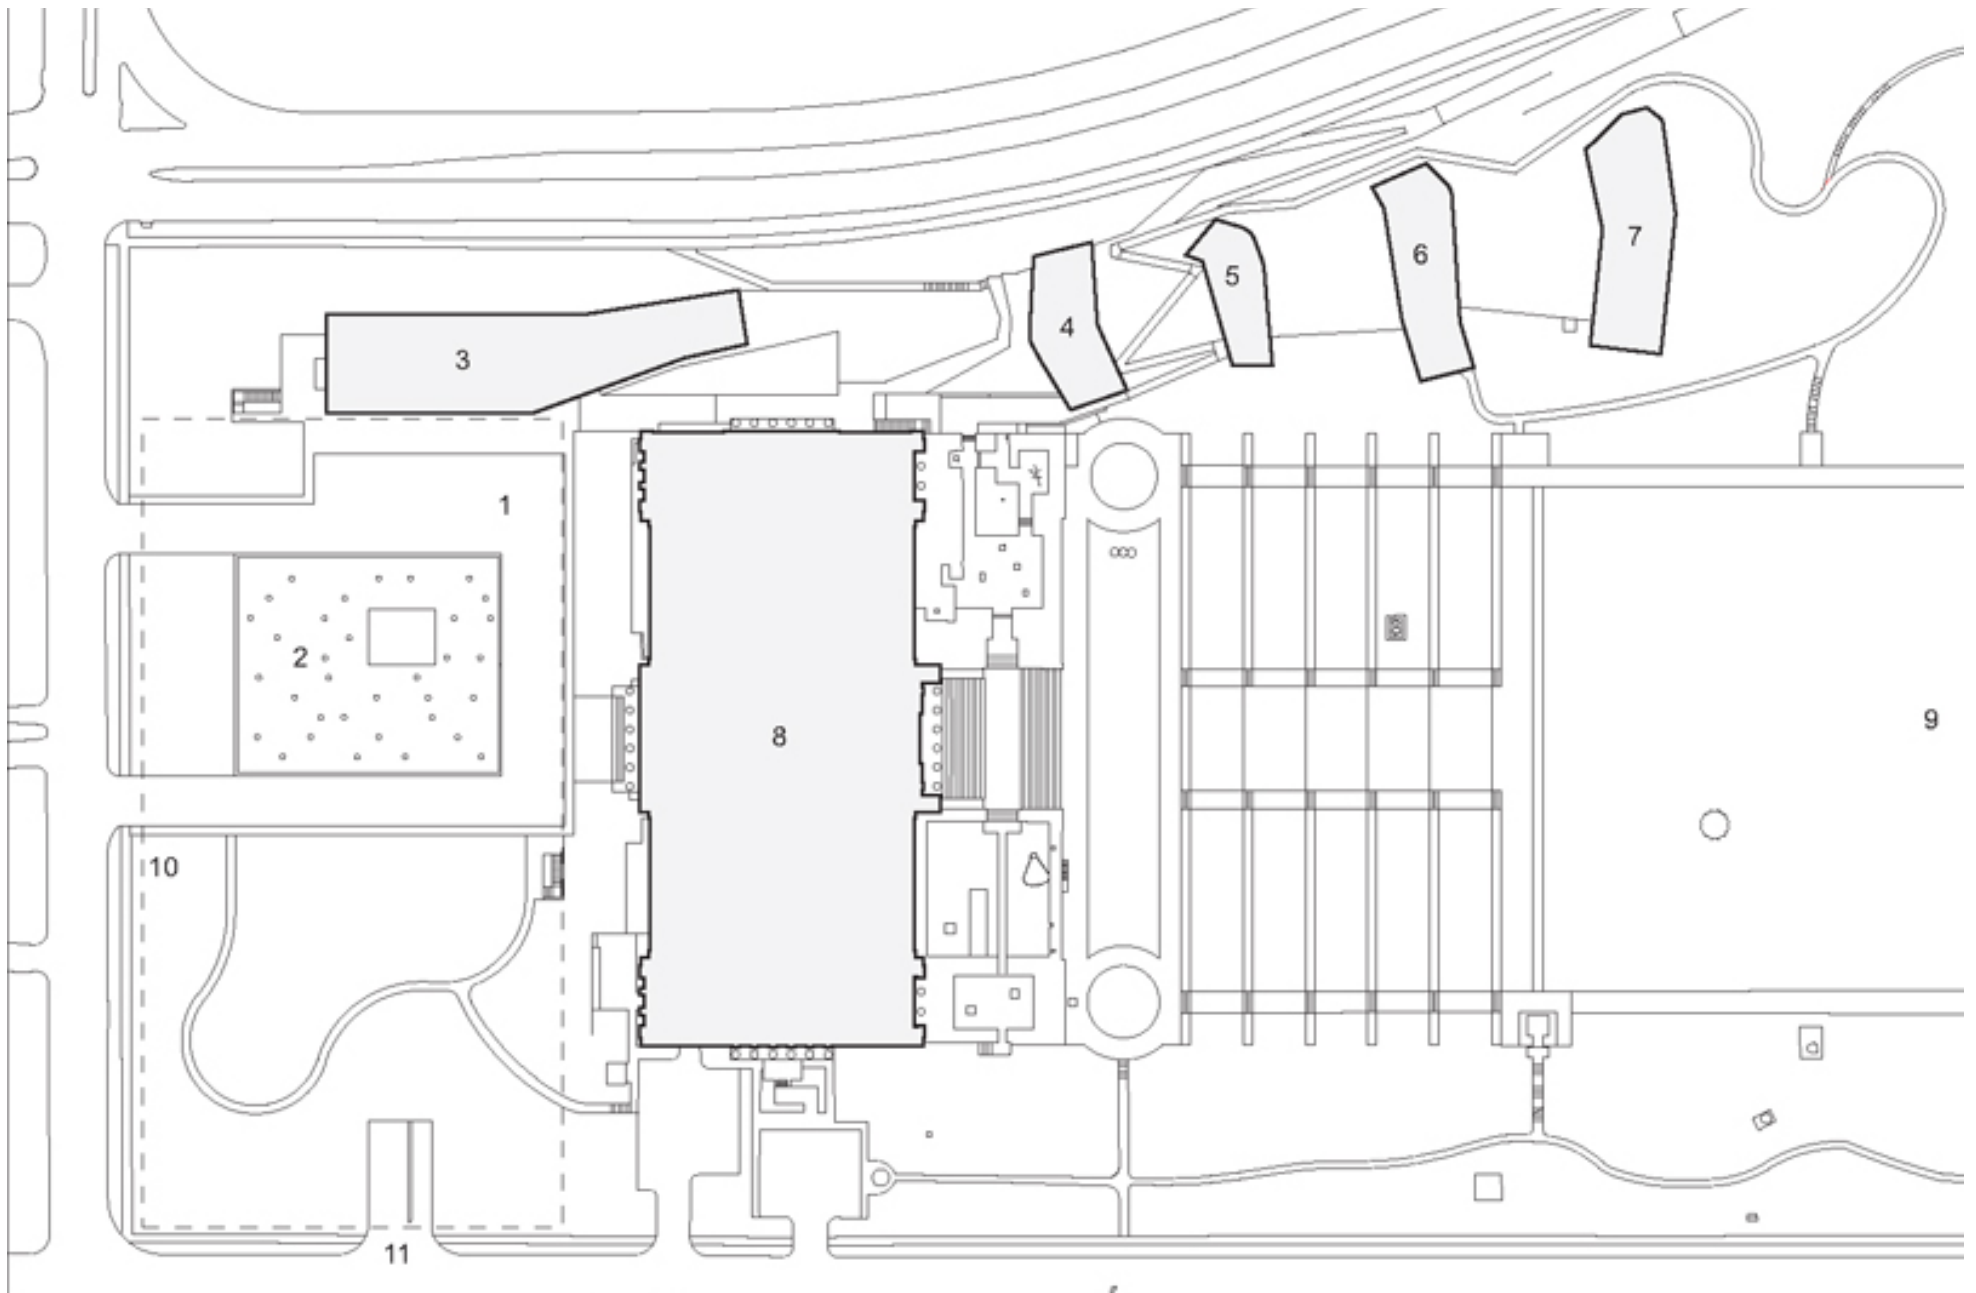

Nelson Atkins Museum of Art

Steven Holl
Kansas City, MO

165,000 s.f. \$575.00/s.f.